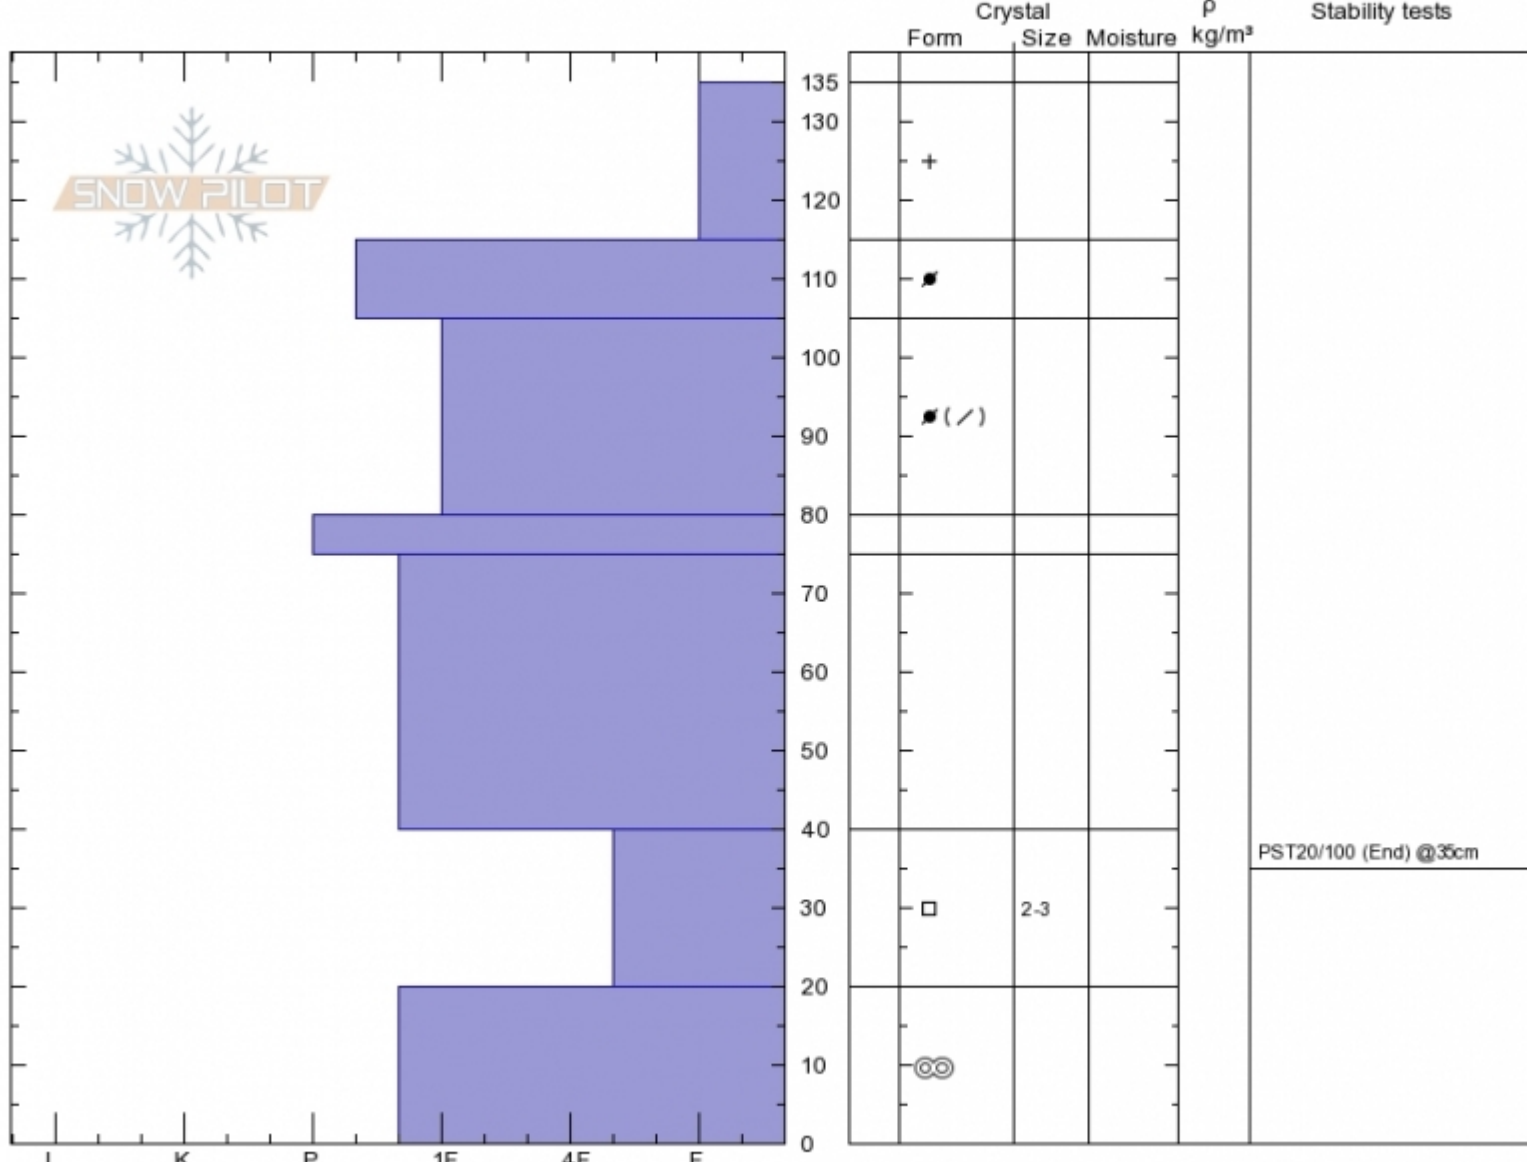

BuckRidge Crown AMu
Madison Range-N
MT
Elevation: **9346 ft**
Aspect: **100°**
Specifics: Pit is adjacent to avalanche: crown; Recent activity on similar slopes; Recent activity on different slopes; Snowmobile track

Alex Marienthal
Mon Feb 18 11:00 2019
Co-ord: **45.17575N, -111.37260W**
Slope Angle: **38°**
Wind Loading: **previous**

Stability:
Air Temperature:
Sky Cover: **SCT**
Precipitation: **S-1**
Wind: **Calm**

HS135
Stability Test Notes

Layer No
20-40: Pr

Advisory Region
Northern Madison
Avalanche Details: [Snowmobile-triggered avalanche on First Yellowmule](#)
Northern Madison, 2019-02-21