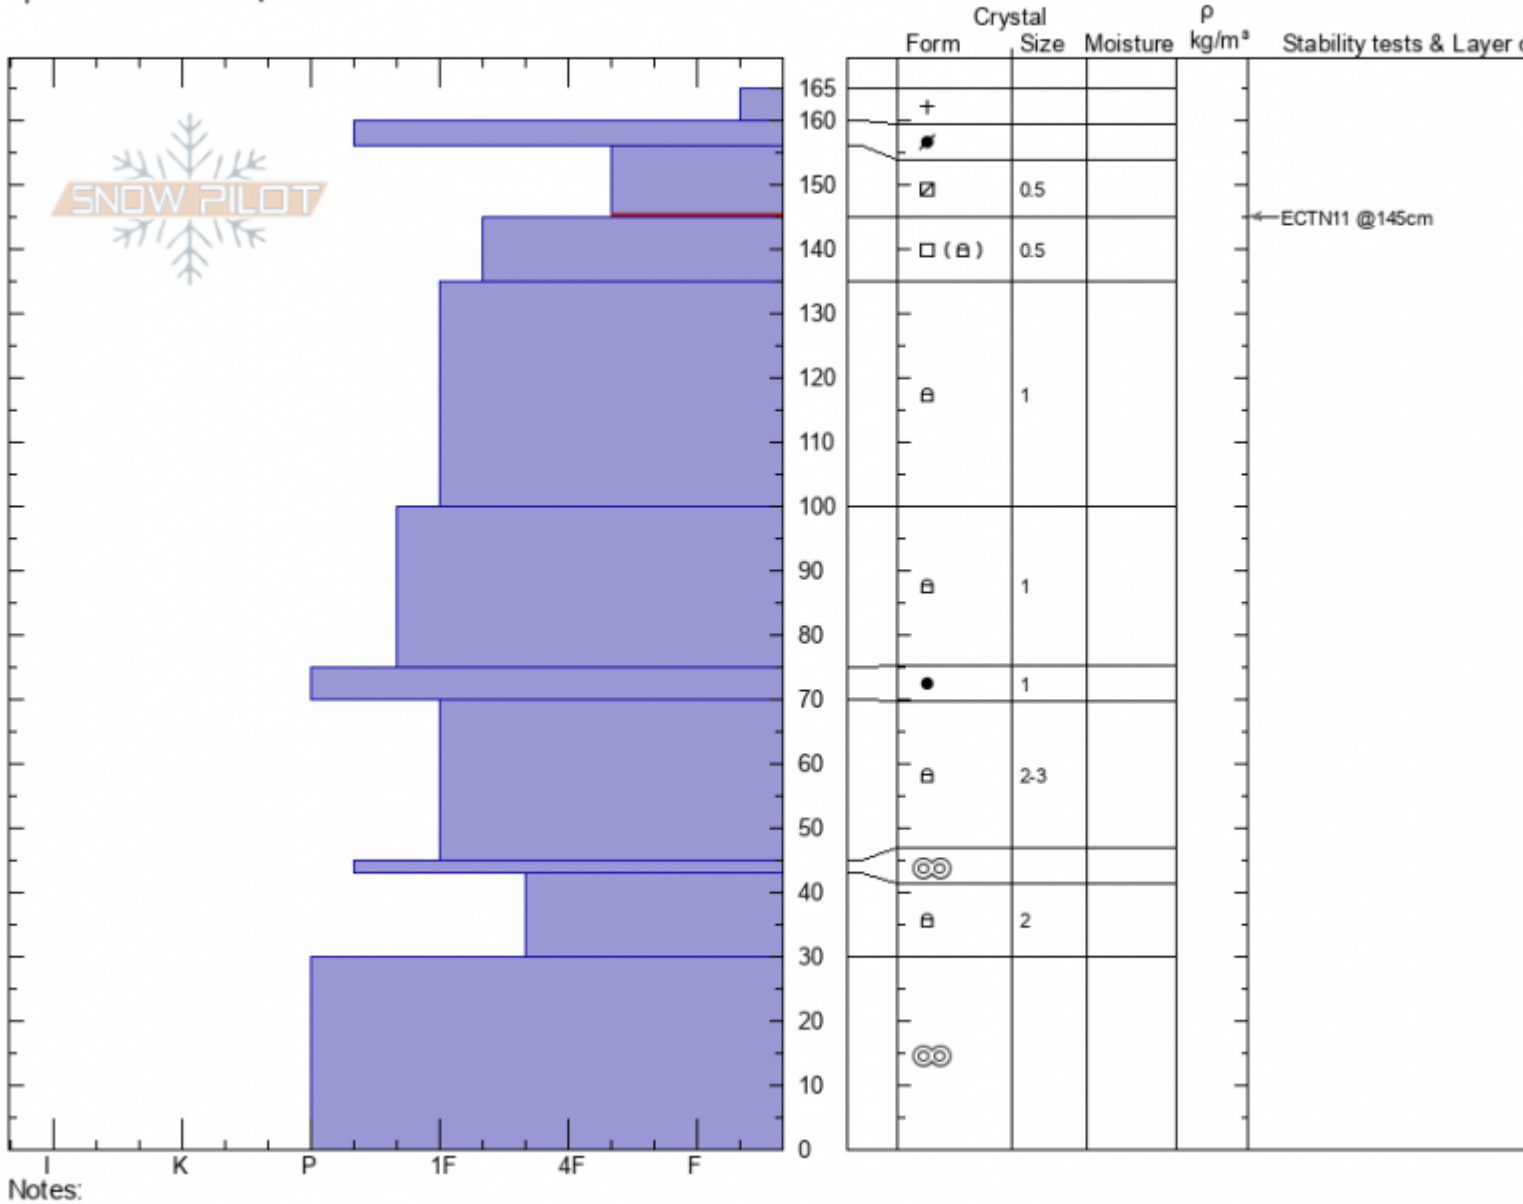

Argentina Bowl
 Bridger Range
 MT
 Elevation: 8580 ft
 Aspect: 40°
 Specifics: We skied slope

Doug Chabot-Admin
 01/27/2022 - 11:10am
 Co-ord: 45.78620N, -110.93584W
 Slope Angle: 40°
 Wind Loading:

Stability: **Good**
 Air Temperature: -4°C
 Sky Cover: **CLR**
 Precipitation: **NO**
 Wind: **Calm**

HS:165 Layer Notes:
 156-145cm: Problematic layer

Advisory Region
 Bridger Range
 Longitude
 -110.94W
 Latitude
 45.79N

Forecast link: [GNFAC Avalanche Forecast for Sat Jan 29, 2022](#)
 Bridger Range, 2022-01-27