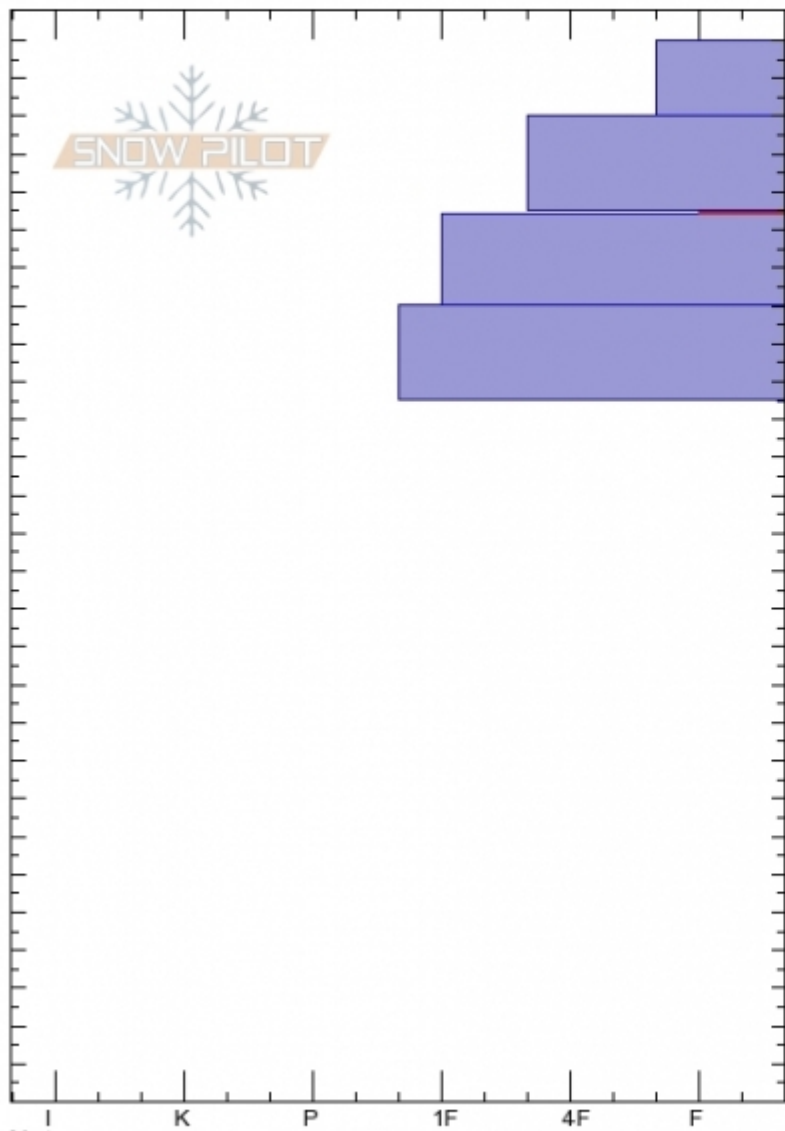

Mt Abundance SE
Cooke City
MT
 Elevation: **10500 ft**
 Aspect: **170°**
 Specifics:

Eric Knoff
Tue Feb 20 13:00 2018
 Co-ord: **45.06768N, -110.01230W**
 Slope Angle: **25°**
 Wind Loading: **no**

Stability: **Fair**
 Air Temperature: **-20°C**
 Sky Cover: **OVC**
 Precipitation: **S-1**
 Wind: **SW Moderate**

HS280
Stability Test Notes

Layer No
234-235: F

Notes:

	Crystal		ρ	Stability tests
	Form	Size		
280				
270				
260				
250	/			
240	□	0.5-1		ECTP15 @235cm
230				CT11, Q1 @235cm
220	•			
210				
200	•			
190				
180				
170				
160				
150				
140				
130				
120				
110				
100				
90				
80				
70				
60				
50				
40				
30				
20				
10				
0				